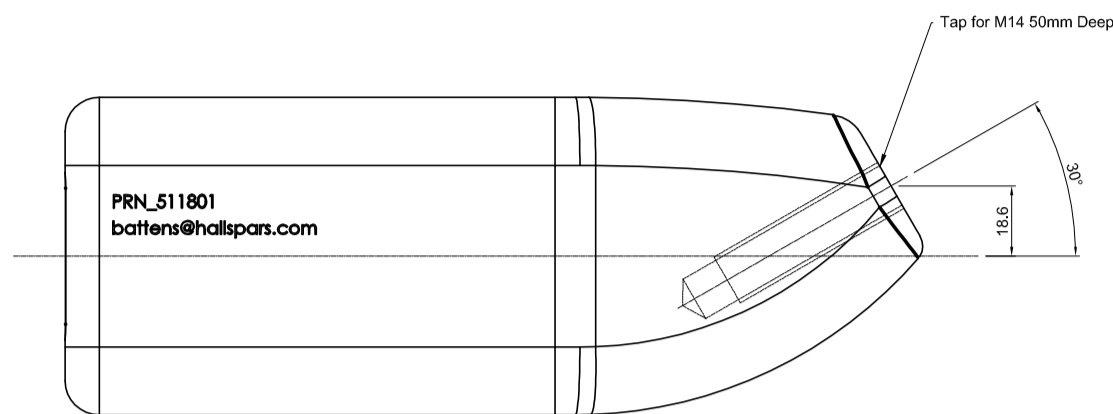

PRN_511801

Material: Aluminium 6061
Quantity: 1 off
See solid part for detail

PRN_511802

Material: Aluminium 6061
Quantity: 1 off
See solid part for detail

Assembly View

-	last update	dd/mm/yyyy
REV	DESCRIPTION	DATE

DIMENSIONS	TOL.
0	10 ±0.1
10	50 ±0.2
50	250 ±0.3
250	1000 ±0.5
1000	∞ ±1.0
ANGULAR	±0.1°

100 Foundry Rd
Silverdale
New Zealand
TEL: (+64) 9 427 5472
FAX: (+64) 9 427 5757
www.hallspars.com

copyright © 2008 HALL SPARS & RIGGING

PROJECT		Battens	
DESCRIPTION		3046 NAARL, 30 Degrees	
DRAWN BY	MS	PART/DRW NO.	PRN_511801
SCALE	1:2	UNITS	mim
FORMAT	A2	DATE	09/09/2016
FILE NAME	D:\ID:\Current Projects\??		

ITEM NO.	PART NUMBER	DESCRIPTION	MATERIAL	Finish
-	-	-	-	-