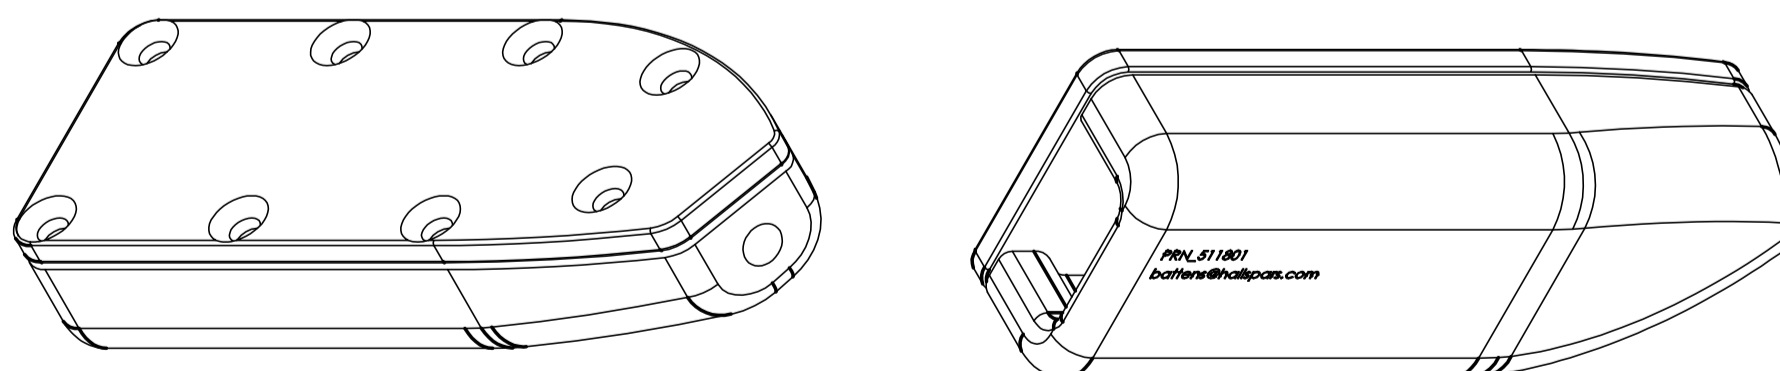

PRN_511801

Material: Aluminium 6061
Quantity: 1 off
See solid part for detail

PRN_511802

Material: Aluminium 6061
Quantity: 1 off
See solid part for detail

Assembly View

-	last update	dd/mm/yyyy
REV	DESCRIPTION	DATE

DIMENSIONS	TOL.
0	10 ±0.1
10	50 ±0.2
50	250 ±0.3
250	1000 ±0.5
1000	∞ ±1.0
ANGULAR	±0.1°

100 Foundry Rd
Silverdale
New Zealand
TEL: (+64) 9 427 5472
FAX: (+64) 9 427 5757
www.hallspars.com

copyright © 2008 HALL SPARS & RIGGING