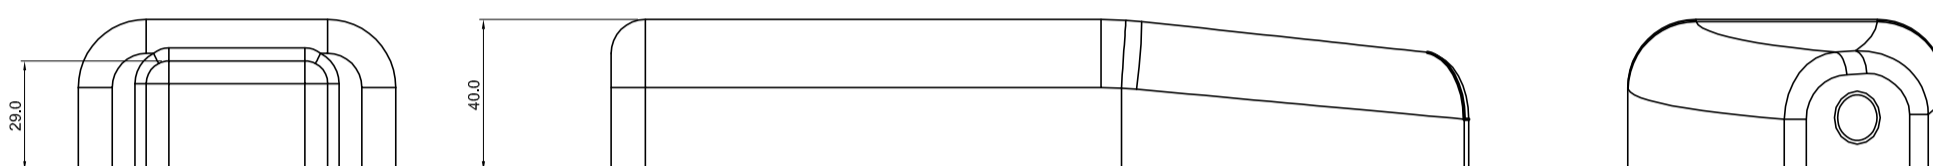

PRN_511801

Material: Aluminium 6061
Quantity: 1 off
See solid part for detail

PRN_511802

Material: Aluminium 6061
Quantity: 1 off
See solid part for detail

Assembly View

-	last update	dd/mm/yyyy
REV	DESCRIPTION	DATE

DIMENSIONS	TOL.
0	10 ±0.1
10	50 ±0.2
50	250 ±0.3
250	1000 ±0.5
1000	∞ ±1.0
ANGULAR	±0.1°

100 Foundry Rd
Silverdale
New Zealand
TEL: (+64) 9 427 5472
FAX: (+64) 9 427 5757
www.hallspars.com

copyright © 2008 HALL SPARS & RIGGING

PROJECT		Battens	
DESCRIPTION		3046 NAARL, 30 Degrees	
DRAWN BY	MS	PART/DRW NO.	PRN_511801
SCALE	1:2	UNITS	mim
FORMAT	A2	DATE	09/09/2016
FILE NAME	D:\ID:\Current Projects\??		

ITEM NO.	PART NUMBER	DESCRIPTION	MATERIAL	Finish
-	-	-	-	-