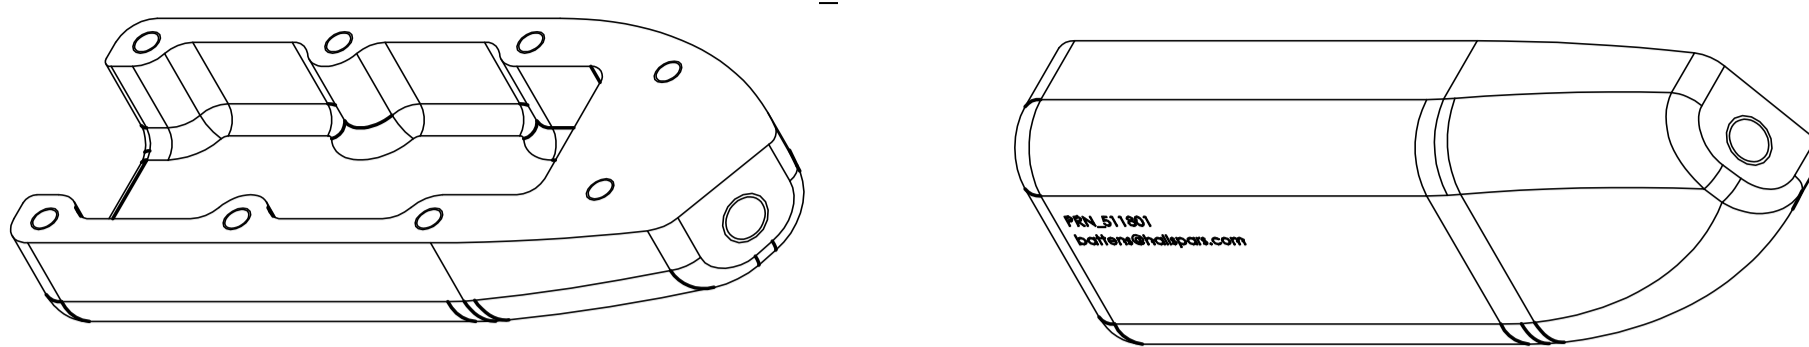

PRN_511801

Material: Aluminium 6061
Quantity: 1 off
See solid part for detail

PRN_511802

Material: Aluminium 6061
Quantity: 1 off
See solid part for detail

Assembly View

-	last update	dd/mm/yyyy
REV	DESCRIPTION	DATE

DIMENSIONS	TOL.
0	10 ±0.1
10	50 ±0.2
50	250 ±0.3
250	1000 ±0.5
1000	∞ ±1.0
ANGULAR	±0.1°

100 Foundry Rd
Silverdale
New Zealand
TEL: (+64) 9 427 5472
FAX: (+64) 9 427 5757
www.hallspars.com

copyright © 2008 HALL SPARS & RIGGING

PROJECT		Battens	
DESCRIPTION		3046 NAARL, 30 Degrees	
DRAWN BY	MS	PART/DRW NO.	PRN_511801
SCALE	1:2	UNITS	mim
FORMAT	A2	DATE	09/09/2016
FILE NAME	D:\ID:\Current Projects\??		

ITEM NO.	PART NUMBER	DESCRIPTION	MATERIAL	Finish
-	-	-	-	-