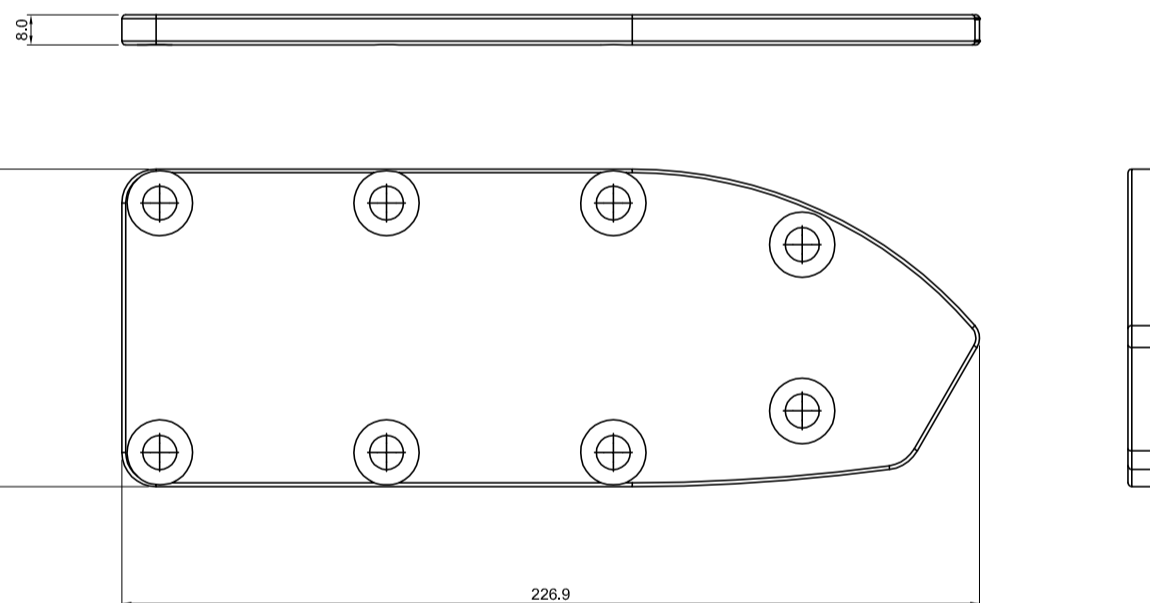

PRN_511801

Material: Aluminium 6061
Quantity: 1 off
See solid part for detail

PRN_511802

Material: Aluminium 6061
Quantity: 1 off
See solid part for detail

Assembly View

-	last update	dd/mm/yyyy
REV	DESCRIPTION	DATE

DIMENSIONS	TOL.
0	10 ±0.1
10	50 ±0.2
50	250 ±0.3
250	1000 ±0.5
1000	∞ ±1.0
ANGULAR	±0.1°

100 Foundry Rd
Silverdale
New Zealand
TEL: (+64) 9 427 5472
FAX: (+64) 9 427 5757
www.hallspars.com

copyright © 2008 HALL SPARS & RIGGING

PROJECT		Battens	
DESCRIPTION		3046 NAARL, 30 Degrees	
DRAWN BY	MS	PART/DRW NO.	PRN_511801
SCALE	1:2	UNITS	mim
FORMAT	A2	DATE	09/09/2016
FILE NAME	D:\ID:\Current Projects\??		

ITEM NO.	PART NUMBER	DESCRIPTION	MATERIAL	Finish
-	-	-	-	-