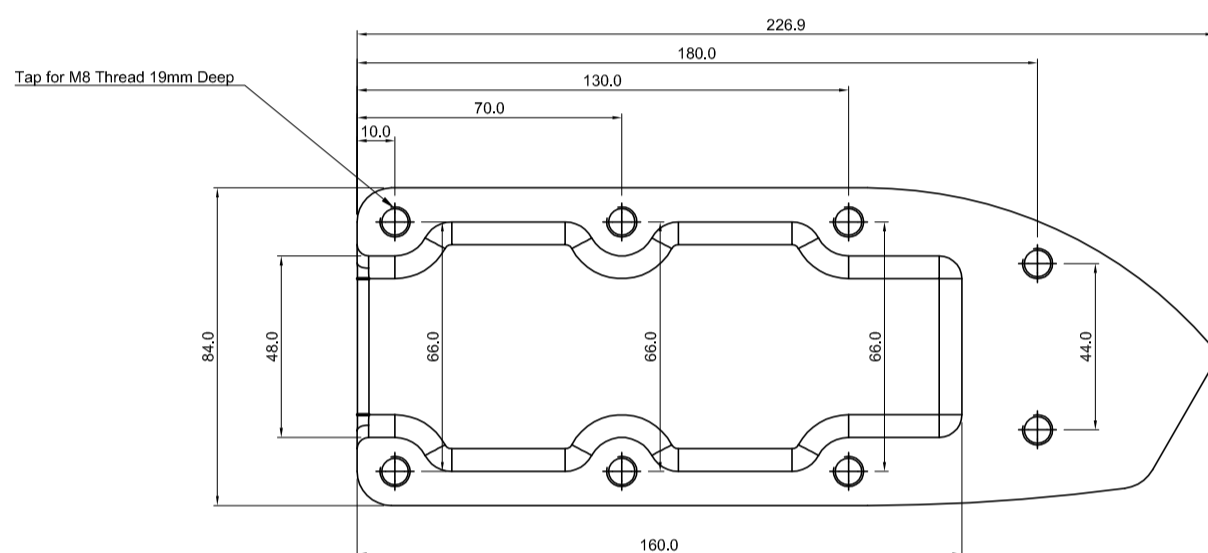

PRN_511801

Material: Aluminium 6061
Quantity: 1 off
See solid part for detail

PRN_511802

Material: Aluminium 6061
Quantity: 1 off
See solid part for detail

Assembly View

-	last update	dd/mm/yyyy
REV	DESCRIPTION	DATE

DIMENSIONS	TOL.
0	10 ±0.1
10	50 ±0.2
50	250 ±0.3
250	1000 ±0.5
1000	∞ ±1.0
ANGULAR	±0.1°

100 Foundry Rd
Silverdale
New Zealand
TEL: (+64) 9 427 5472
FAX: (+64) 9 427 5757
www.hallspars.com

copyright © 2008 HALL SPARS & RIGGING

PROJECT		Battens	
DESCRIPTION		3046 NAARL, 30 Degrees	
DRAWN BY	MS	PART/DRW NO.	PRN_511801
SCALE	1:2	UNITS	mim
FORMAT	A2	DATE	09/09/2016
FILE NAME	D:\ID:\Current Projects\??		

ITEM NO.	PART NUMBER	DESCRIPTION	MATERIAL	Finish
-	-	-	-	-